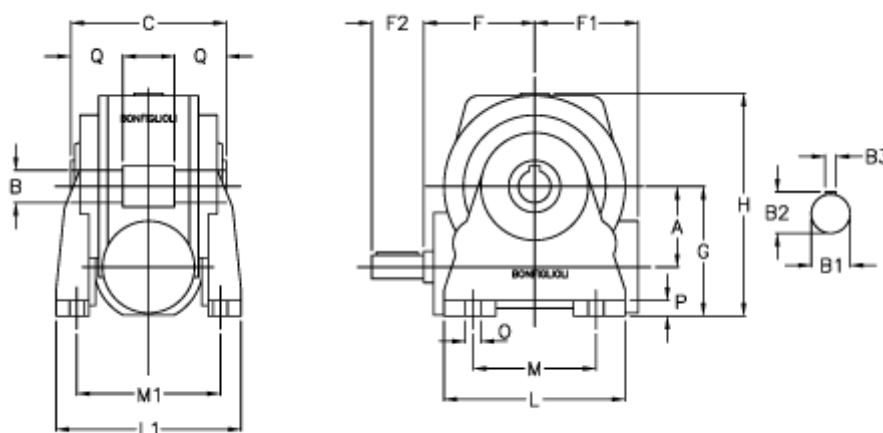

# Data Sheet

Article number: 3901044035100

Description: Worm gear with solid input shaft  
VF 44N-35-HS

## Measures

a	= 44.6	F1 = 54	O = 8.5
B	= 18	F2 = 30	P = 10
B1	= 11	g = 72	Q = 24.5
B2	= 12.5	H = 124.5	
B3	= 4	L = 90	
C	= 64	L1 = 98	
Description = VF 44N-xx-HS		m = 52	
F	= 54.0	M1 = 81.0	